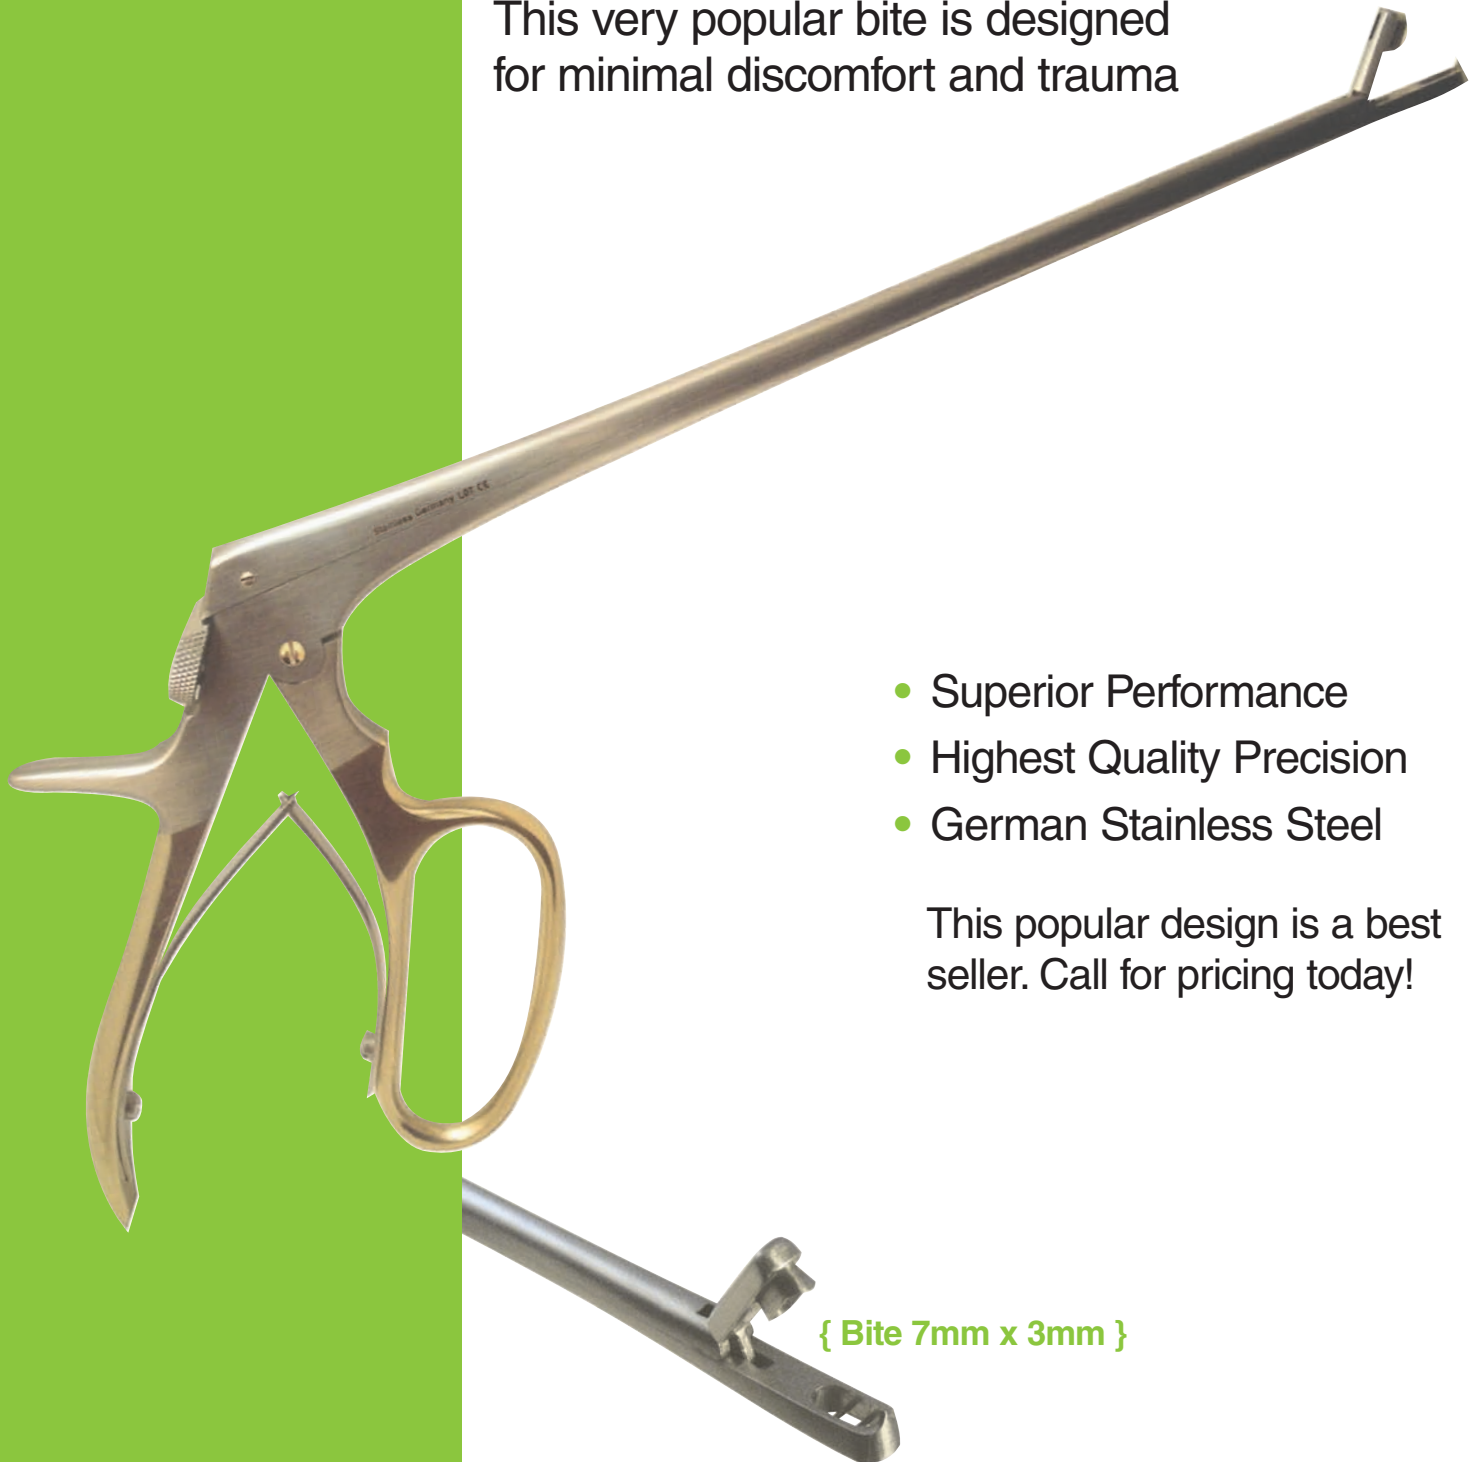

Biopsy Instruments

Tischler

BIOPSY PUNCH

This very popular bite is designed for minimal discomfort and trauma

- Superior Performance
- Highest Quality Precision
- German Stainless Steel

This popular design is a best seller. Call for pricing today!